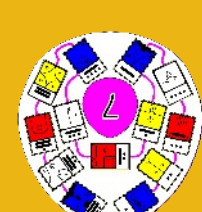

Time Tunnel
The Atari Alliance

The central graphic is a circular emblem with a multi-colored rainbow border. Inside the border, the text "Time Tunnel" is written in a large, bold, black font at the top, and "The Atari Alliance" is written at the bottom. A central green and red square is surrounded by a ring of small, colorful icons. Four larger icons are positioned around the central square: a Hindu deity (top-left), a Star Wars character (top-right), a sphinx (bottom-left), and Chewbacca (bottom-right). The entire graphic is set against a black background.