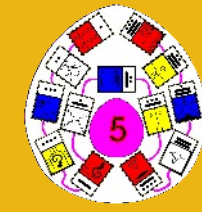

Time Tunnel
The Atari Alliance

The central graphic is a circular emblem with a multi-colored rainbow border. Inside the border, the text "Time Tunnel" is written in a large, bold, black font at the top, and "The Atari Alliance" is written at the bottom. A central green and red square is surrounded by a ring of small, colorful icons. Four larger icons are positioned around the central square: a Hindu deity (top-left), a Star Wars character (top-right), a sphinx (bottom-left), and Chewbacca (bottom-right). The entire graphic is set against a black background.