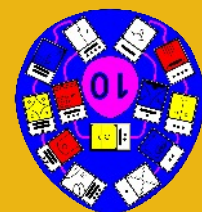

Time Tunnel
The Atari Alliance

The central graphic is a circular emblem with a multi-colored rainbow border. Inside the border, the text "Time Tunnel" is written in a large, bold, black font at the top, and "The Atari Alliance" is written at the bottom. A central green and red square is surrounded by a ring of small, colorful icons. Four larger icons are positioned around the central square: a Hindu deity (top-left), a Star Wars character (top-right), a sphinx (bottom-left), and Chewbacca (bottom-right). The entire graphic is set against a black background.