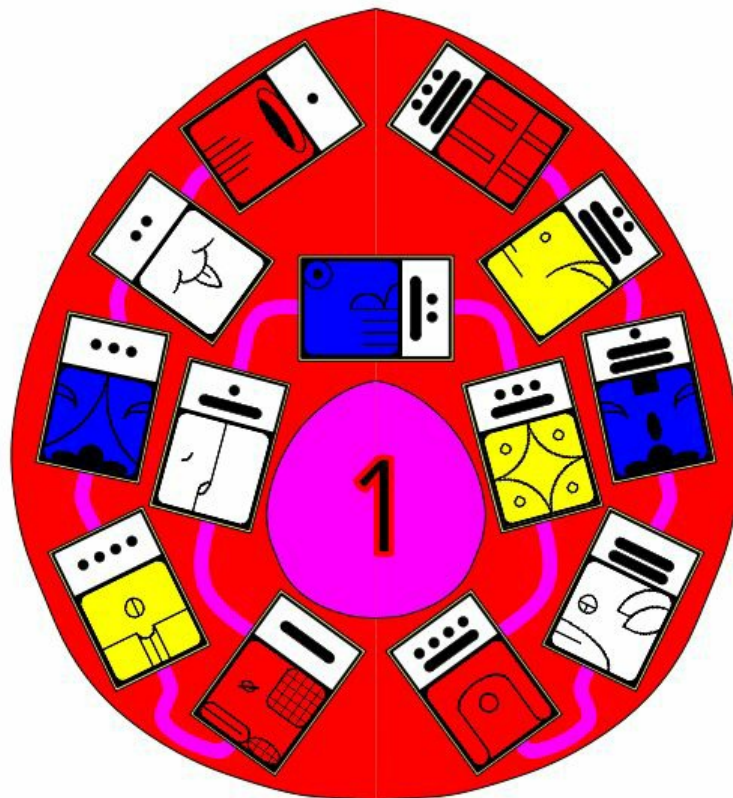

Galactic Star
	William Shatner
	Justin Timberlake

	Solar Moon
	Maddy Harper

	Planetary Dog
	Kenny Dalglish

	Spectral Monkey
	Queen Victoria
	Jose Arguelles
	Jonathon Djangoly

	Crystal Human
	Franklin Roosevelt
	Leonard Nimoy

	Resonant Hand
	Mariah Carey
	Rowan Williams

	Cosmic Skywalker
	Cindy Crawford