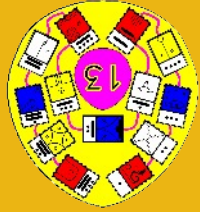

Time Tunnel
The Atari Alliance

The central graphic is a circular emblem with a multi-colored rainbow border. Inside the border, the text "Time Tunnel" is written in a large, bold, black font at the top, and "The Atari Alliance" is written at the bottom. A central green and red square is surrounded by a ring of small, colorful icons. Four larger icons are positioned around the central square: a Hindu deity (top-left), a Star Wars character (top-right), a sphinx (bottom-left), and Chewbacca (bottom-right). The entire graphic is set against a black background.